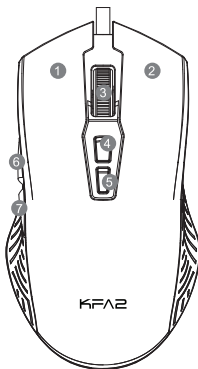

Mouse Functions

- ① LEFT-CLICK BUTTON
- ② RIGHT-CLICK BUTTON
- ③ SCROLL WHEEL / MIDDLE BUTTON
- ④ DPI BUTTON
- ⑤ LED BUTTON
- ⑥ FORWARD BUTTON
- ⑦ BACKWARD BUTTON

LED Control Keys

- 1200 (Yellow)
- 1600 (Blue)
- 2400 (Purple)
- 3200 (Green)
- 4800 (Red)
- 7200 (Cyan)

Technical Specifications

Connection: USB (Wired)

Case Material: Plastic

Cable length: 1.5m

Supported Driver Systems: Windows 7/ Windows 8

Rating: DC USB 5V/100mA

Windows 10

Dimensions: 129(L)*71(W)*41(H)mm