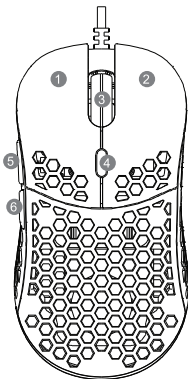

Mouse Functions

- ① LEFT-CLICK BUTTON
- ② RIGHT-CLICK BUTTON
- ③ SCROLL WHEEL / MIDDLE BUTTON
- ④ DPI BUTTON
- ⑤ FORWARD BUTTON
- ⑥ BACKWARD BUTTON
- ⑦ RGB SWITCH

Technical Specifications

Connection: USB (Wired)

Case Material: Plastic

Cable length: 1.8m

Supported Driver Systems: Windows 7 / Windows 8

Rating: DC USB 5V/100mA

Windows 10

Dimensions: 125.6(L)*64.5(W)*38.5(H)mm

LED Control Keys

1000	(Red)
2000	(Blue)
3000	(Green)
4000	(Purple)
6000	(Yellow)
10000	(Cyan)