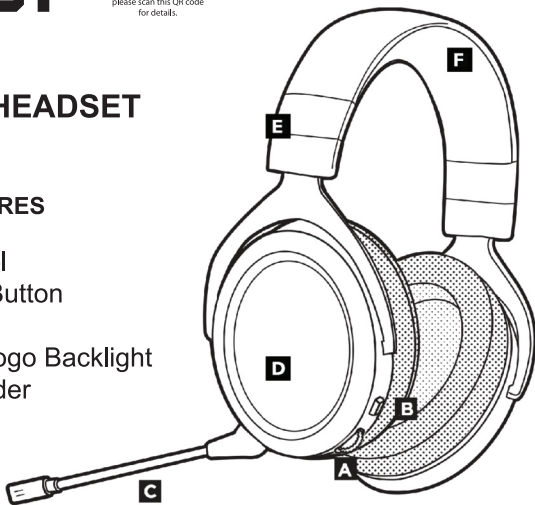

7.1 SURROUND SOUND GAMING HEADSET USER MANUAL

CONTROLS AND FEATURES

- A - Volume Dial Control
- B - Microphone Mute Button
- C - Microphone boom
- D - RGB Backlight – Logo Backlight
- E - Adjustable steel slider
- F - Headrest